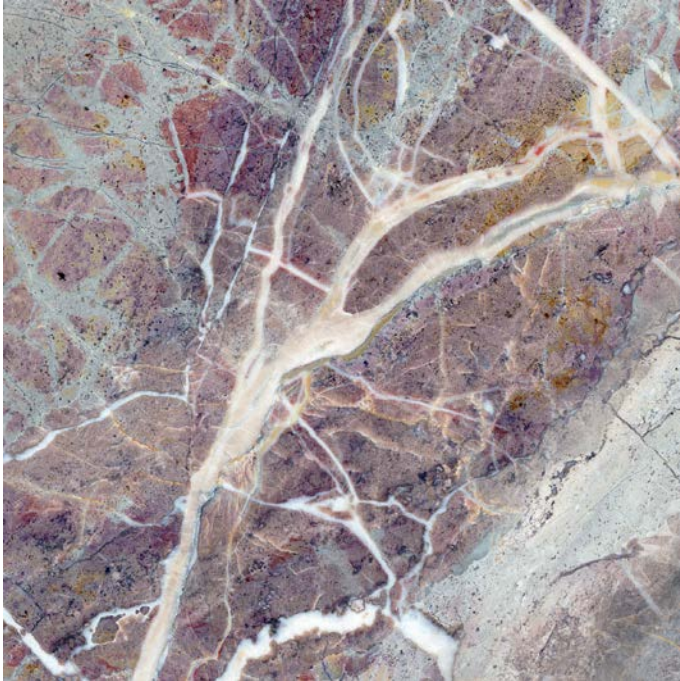

Nero Marquina Marble

AFFORDABLE LUXURY

Nero Marquina Marble

40x40cm / 1/18 Scale

4'x 8' / Full Scale

AFFORDABLE LUXURY

Rosso Salome

AFFORDABLE LUXURY

Rosso Salome

40x40cm / 1/18 Scale

4'x 8' / Full Scale

AFFORDABLE LUXURY

Rosa Aurora Marble

AFFORDABLE LUXURY

Rosa Aurora Marble

40x40cm / 1/18 Scale