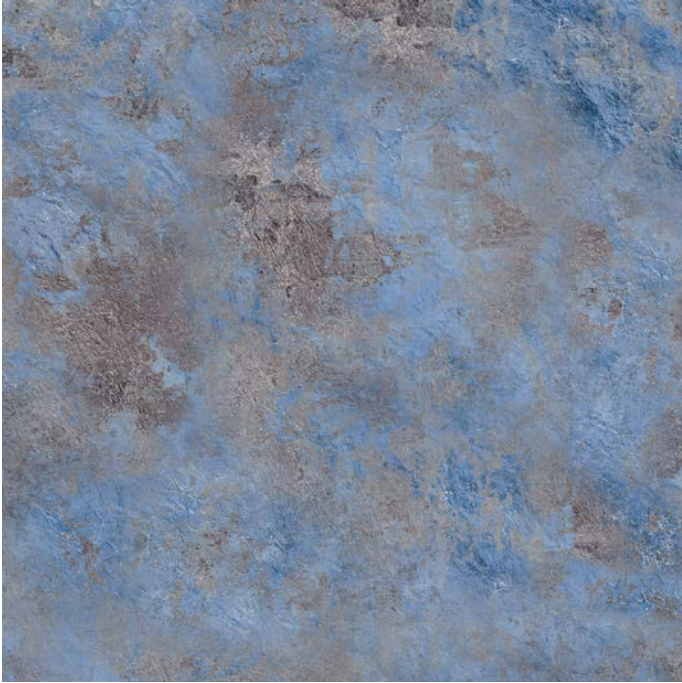

METALLIC TEXTURED PAINT

Face Of Mercury

40x40cm / 1/18 Scale