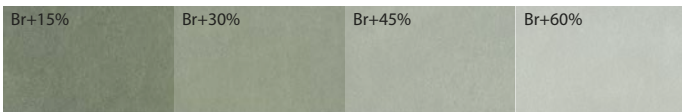

ARTISTIC COATING / BENJAMIN MOORE 461

Forest Green

40x40cm / 1/18 Scale