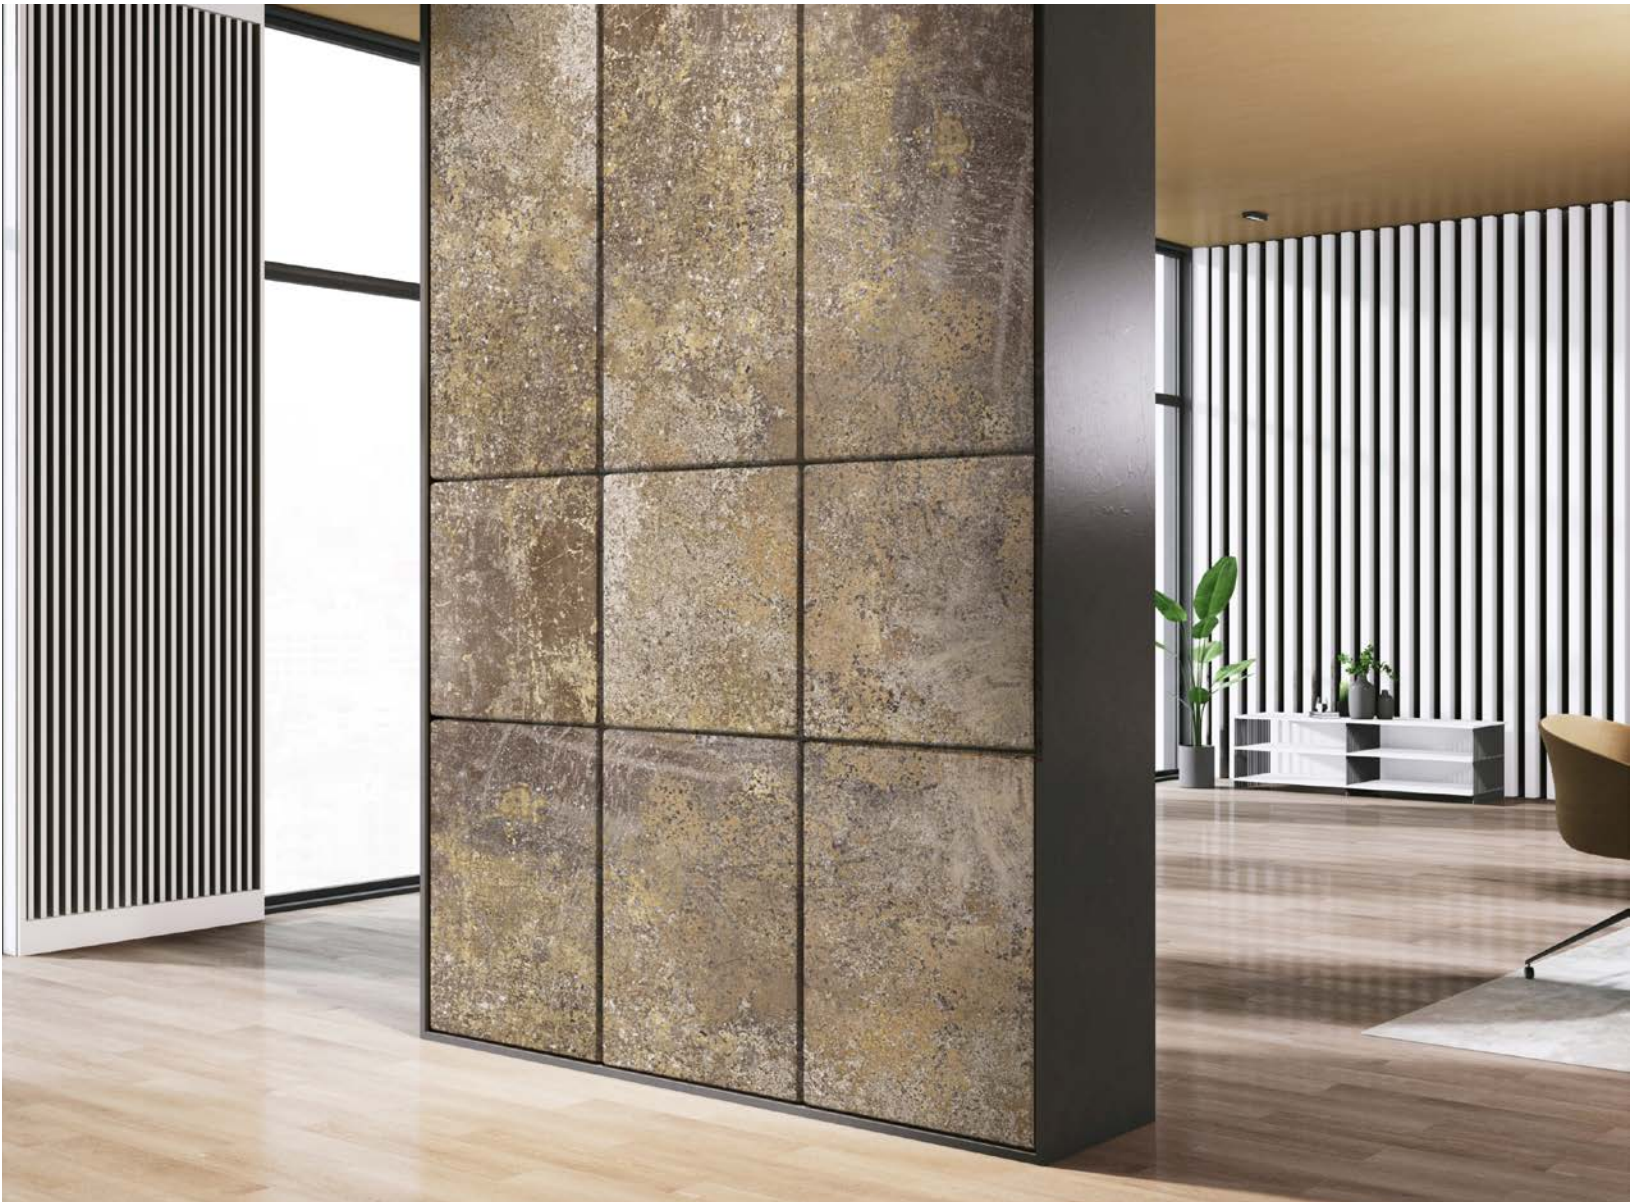

METALLIC TEXTURED PAINT

Rose Gold Splash