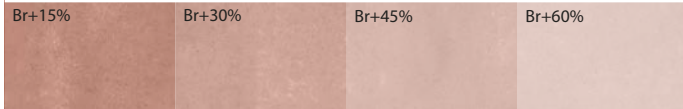

SUEDE PLASTER

Burnt Sienna

40x40cm / 1/18 Scale